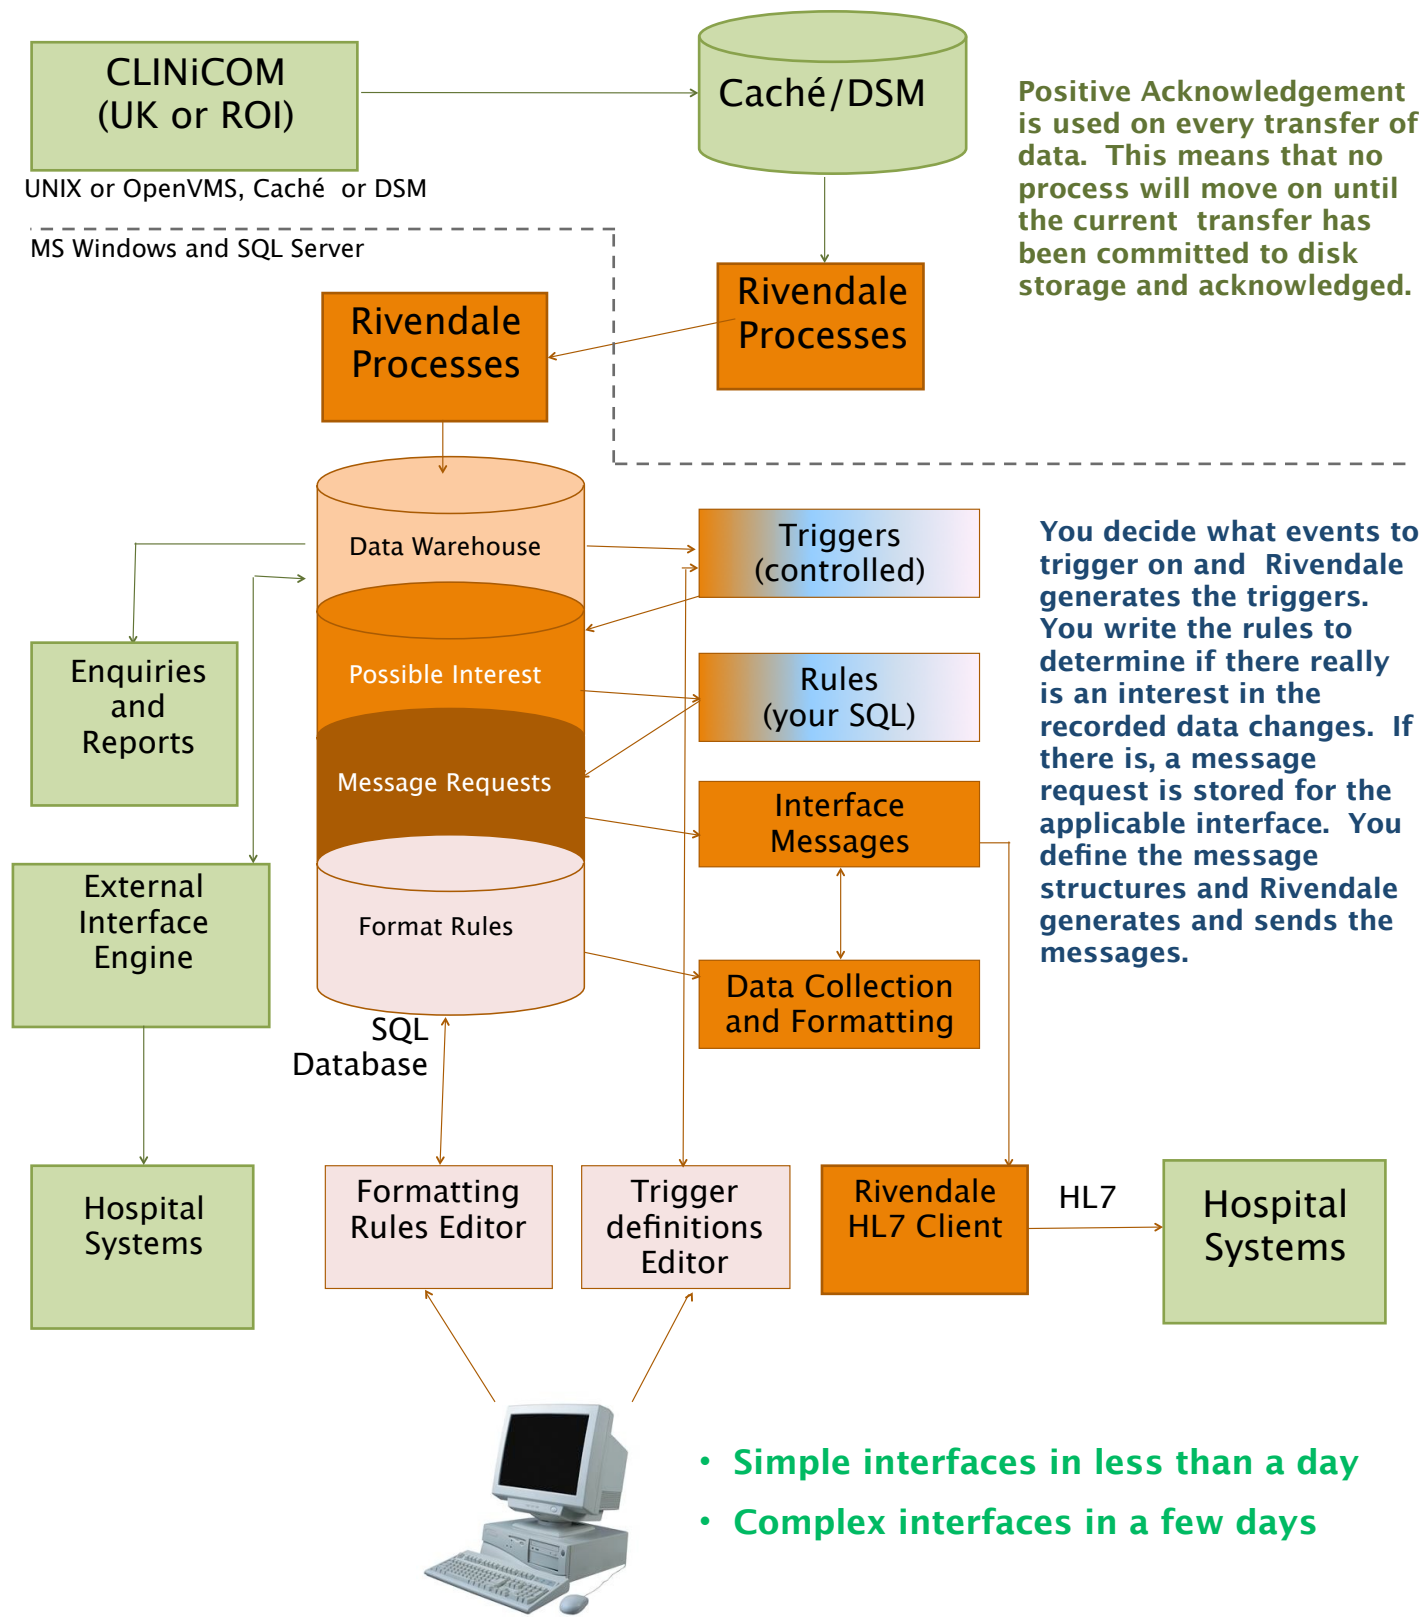

Real-Time Data Extraction from CLINiCOM and Patient Centre

Real-Time relational access to all your PAS data

... appears in the SQL Database a few seconds later

- Data is up-to-date within a few seconds
- Single data source for Enquiries, Reporting and Interfacing (using your own engine or Rivendale's)

Data Extraction (CLINiCOM and Patient Centre)
from **Rivendale**

Data Extraction (CLINiCOM and Patient Centre)

For more details contact

Rivendale Systems Limited
The Old Bakery
North End
Nr Newbury
RG20 0AY