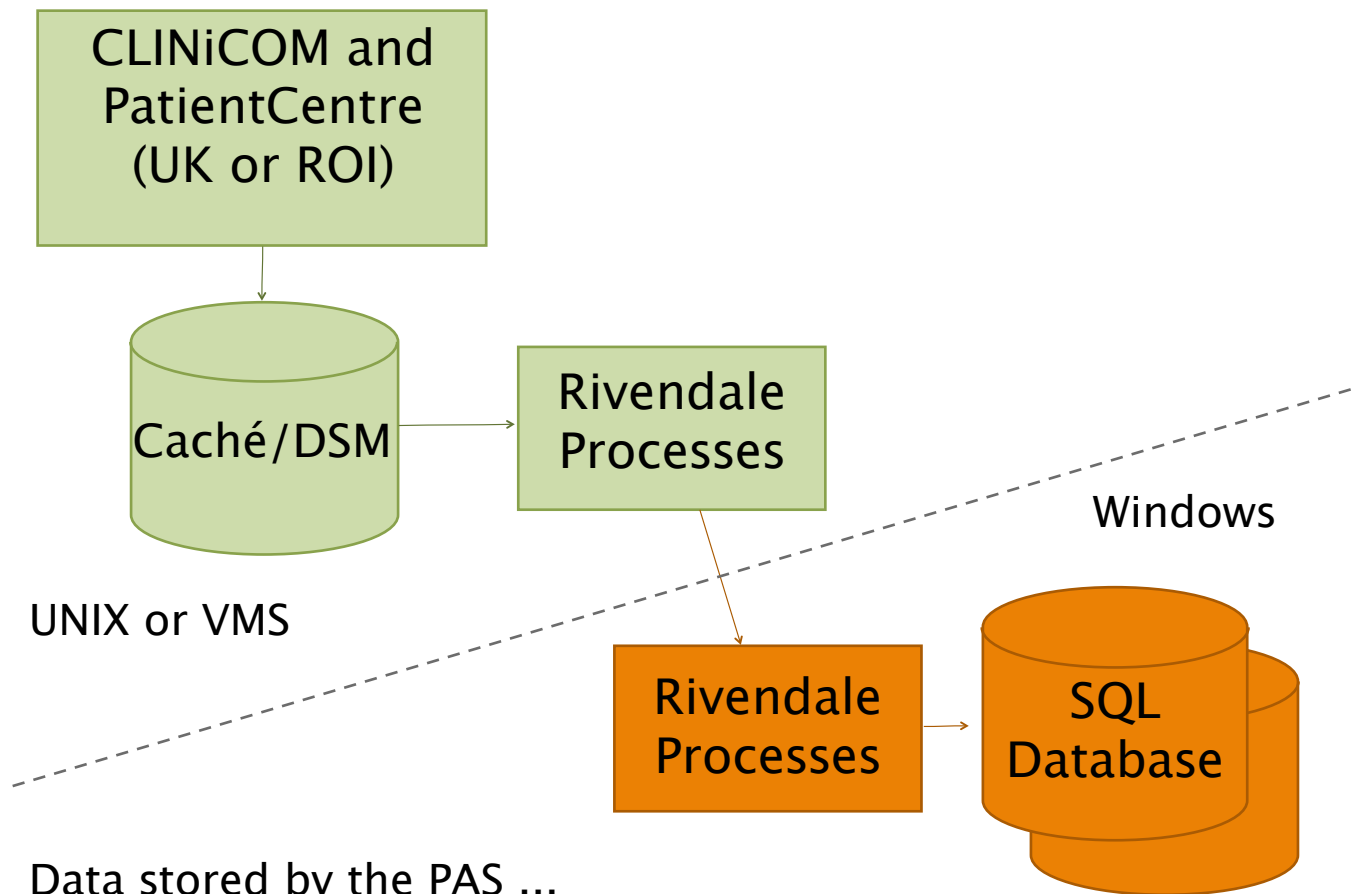

Real-Time Data Extraction from CLINiCOM and Patient Centre

Real-Time relational access to all your PAS data

... appears in the SQL Database a few seconds later

- Data is up-to-date within a few seconds
- Single data source for Enquiries, Reporting and Interfacing (using your own engine or Rivendale's)

Data Extraction (CLINiCOM and Patient Centre)
from **Rivendale**

Data Extraction (CLINiCOM and Patient Centre)

For more details contact

Rivendale Systems Limited
The Old Bakery
North End
Nr Newbury
RG20 0AY